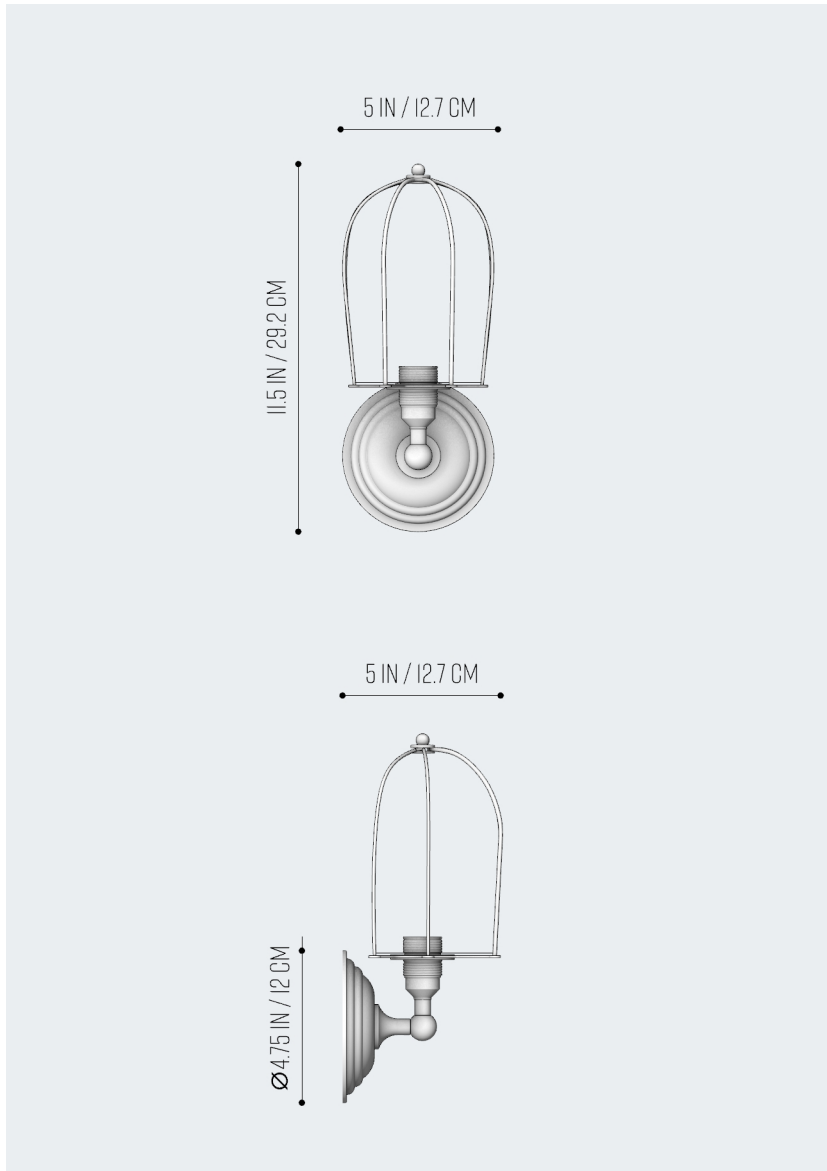

## BRASS CAGED WALL SCONCE

REF LI645

DIMENSIONS 5" W X 5" D X 11.5" H  
BACKPLATE 4.75" DIA  
MOUNTING SCREWS & HARDWARE NOT INCLUDED

WEIGHT 1 LBS

VOLTAGE 220

LAMPING FIXTURE TAKES (1) 40-75 WATTS E26 BULB

LEAD TIME 4-6 WEEKS

FINISH PATINATED BRASS.

MADE IN ITALY WITH PATINA APPLIED BY HAND.

FINISH WILL VARY FROM PIECE TO PIECE.

THIS FIXTURE COMES WITH EU WIRING AND IS NOT UL LISTED.