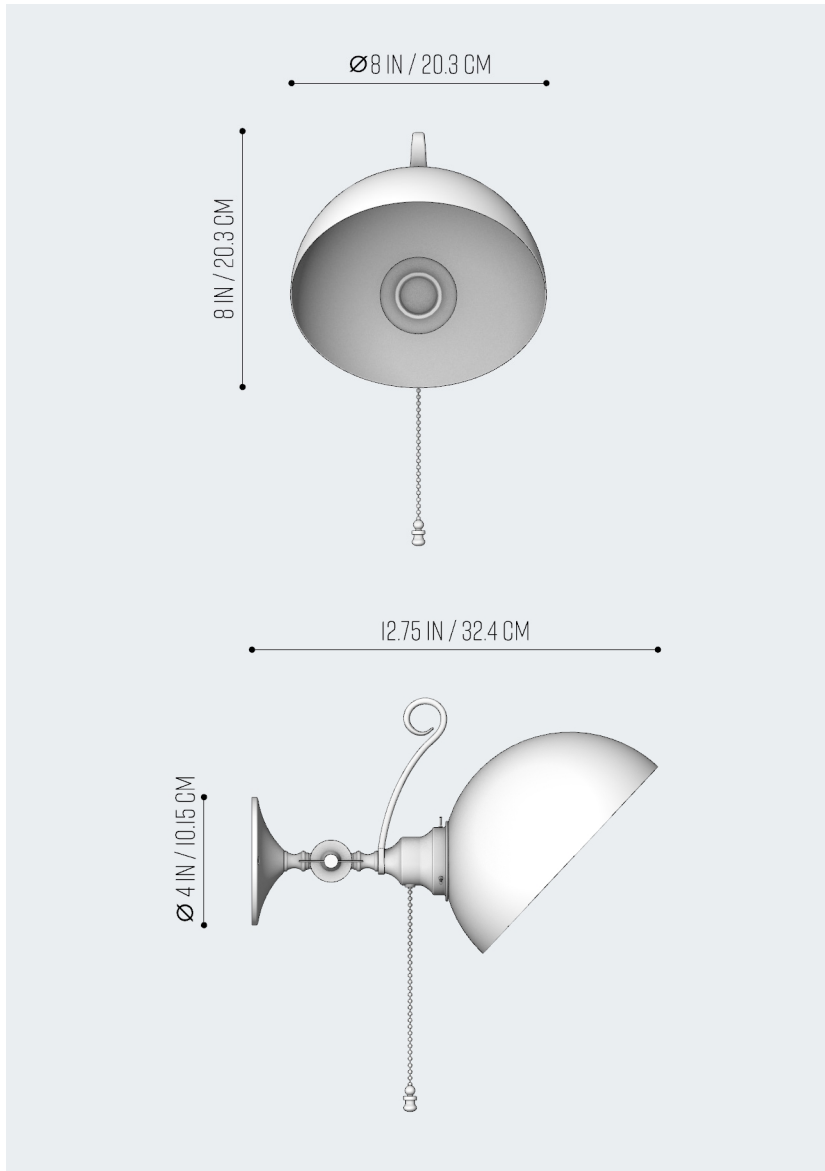

## ROUNDED BRASS ADJUSTABLE SCONCE

REF LI513

DIMENSIONS	8" DIA X 12.75" D X 8"H BACKPLATE 4" DIA MOUNTING HARDWARE NOT INCLUDED
WEIGHT	2.8 LBS
VOLTAGE	220
LAMPING	(1) E26 BULB, 40-60 WATTS BULB NOT INCLUDED
LEAD TIME	4-6 WEEKS
FINISH	PATINATED BRASS

MADE IN ITALY WITH PATINA APPLIED BY HAND.  
FINISH WILL VARY FROM PIECE TO PIECE.  
THIS FIXTURE COMES WITH EU WIRING AND IS NOT UL LISTED.