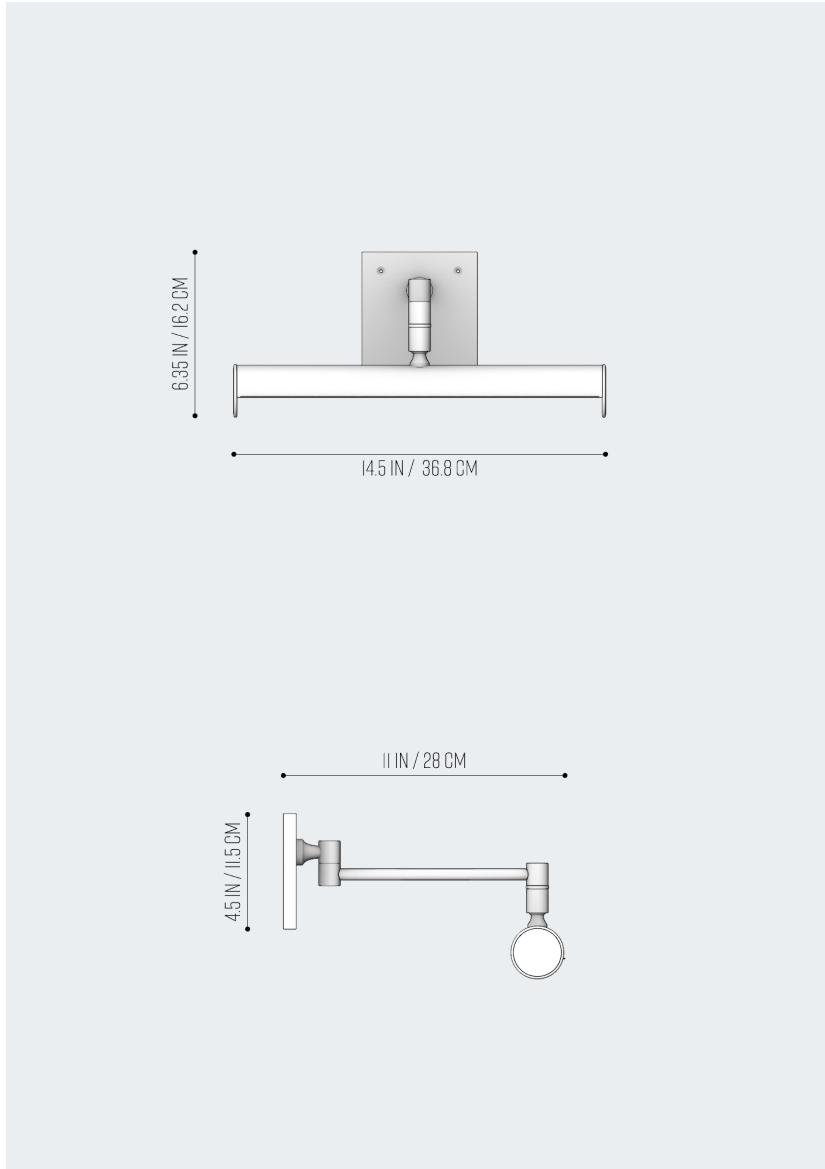

Obsolete

MODERN PICTURE LIGHT

REF L3466

DIMENSIONS	14.5" W X 11" D X 6.35" H BACKPLATE 4.5" X 4.5" SCREWS NOT INCLUDED
WEIGHT	4 LBS
VOLTAGE	220
LAMPING	(2) E12 TUBULAR CANDELABRA BULBS (T6) + (2) E14 ADAPTER. BULBS NOT INCLUDED
LEAD TIME	4-6 WEEKS
FINISH	PATINATED BRASS

MADE IN ITALY WITH PATINA APPLIED BY HAND.

FINISH WILL VARY FROM PIECE TO PIECE.

THIS FIXTURE COMES WITH EU WIRING AND IS NOT UL LISTED.

Obsolete