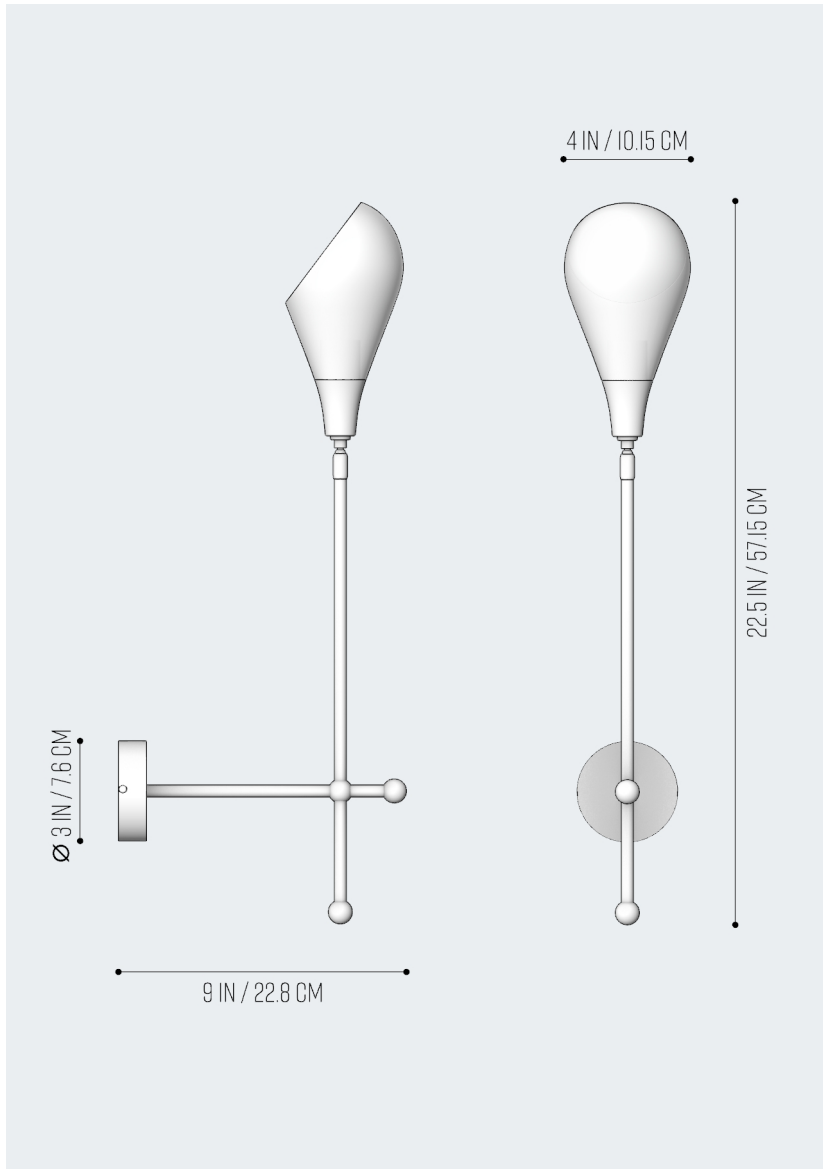

Obsolete

OPALINE GLASS & BRASS SCONCE

REF L3447F

DIMENSIONS	4" W X 9" D X 22.5" H BACKPLATE 3" DIA MOUNTING HARDWARE INCLUDED
WEIGHT	2 LBS
VOLTAGE	220
LAMPING	(1) 25-40 WATT E12 CANDELABRA BULBS + ADAPTERS
LEAD TIME	8-10 WEEKS
FINISH	PATINATED BRASS

MADE IN ITALY WITH PATINA APPLIED BY HAND.

FINISH WILL VARY FROM PIECE TO PIECE.

THIS FIXTURE COMES WITH EU WIRING AND IS NOT UL LISTED.

Obsolete