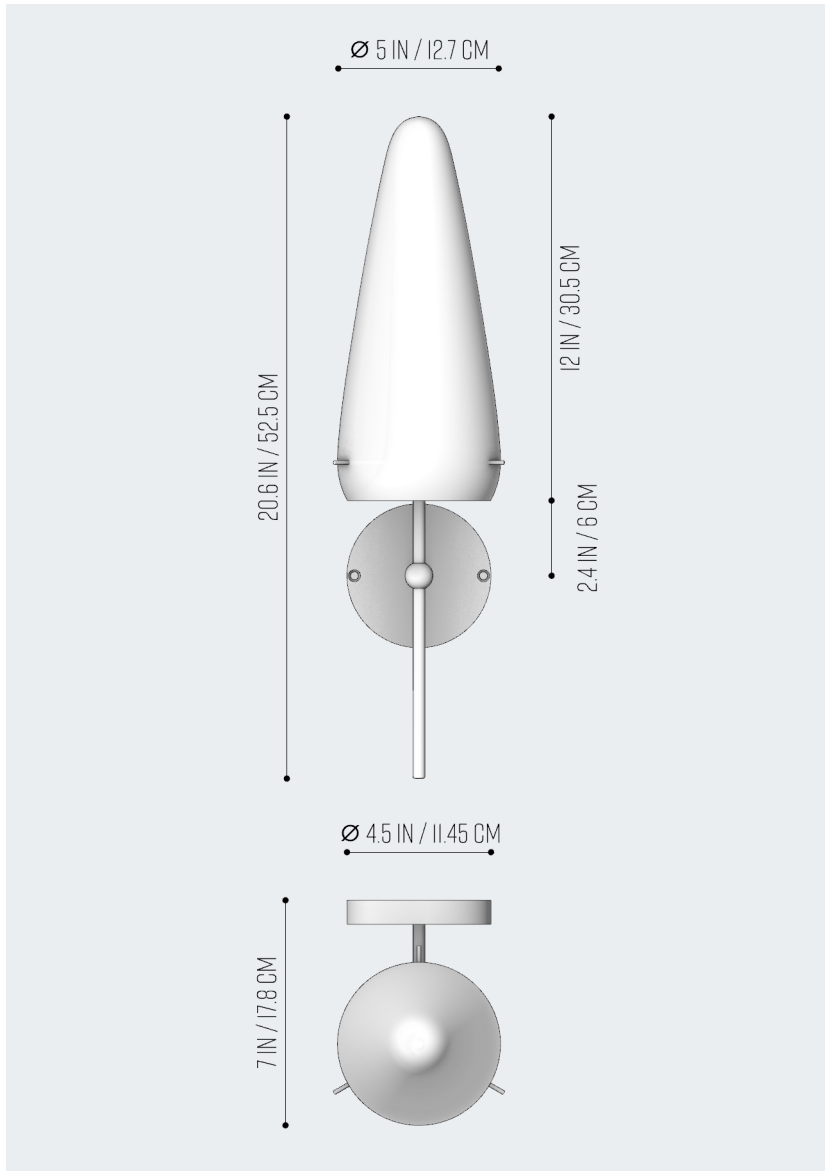

# Obsolete

MILK GLASS CONE SCONCE

REF L4667

DIMENSIONS 5" DIA X 7" D X 20.6"H  
BACKPLATE 4.5" DIA  
SCREWS NOT INCLUDED

WEIGHT 3.6 LBS

VOLTAGE 220

LAMPING (1) E26 BULB, 40-75 WATTS  
BULB NOT INCLUDED

LEAD TIME 4-6 WEEKS

FINISH PATINATED BRASS

MADE IN ITALY WITH PATINA APPLIED BY HAND.  
FINISH WILL VARY FROM PIECE TO PIECE.  
THIS FIXTURE COMES WITH EU WIRING AND IS NOT UL LISTED.