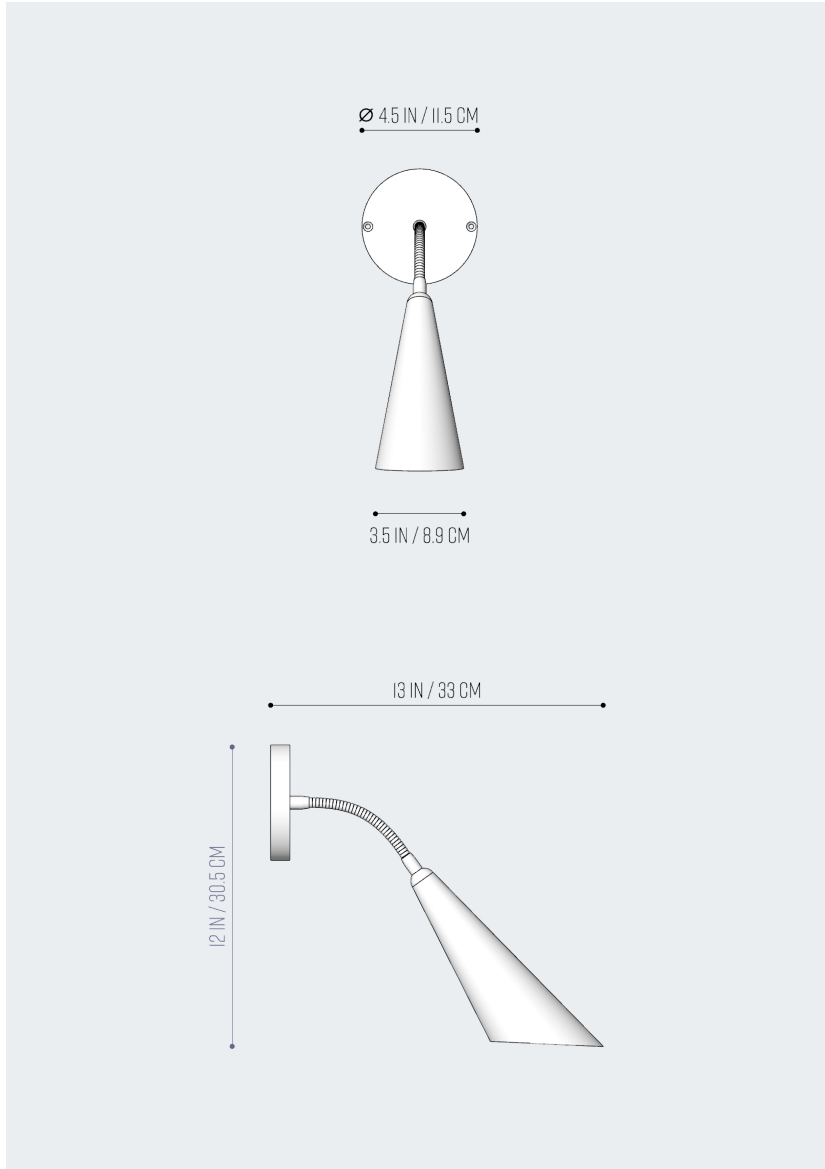

Obsolete

ADJUSTABLE WALL SCONE

REF L4669

DIMENSIONS 3.5" W X 13" D X 12" H
BACKPLATE 4.5" DIA
SCREWS NOT INCLUDED

WEIGHT 3 LBS

VOLTAGE 220

LAMPING (1) 40-75 WATT E26 BULB
BULBS NOT INCLUDED

LEAD TIME 4-6 WEEKS

FINISH PATINATED BRASS

MADE IN ITALY WITH PATINA APPLIED BY HAND.
FINISH WILL VARY FROM PIECE TO PIECE.
THIS FIXTURE COMES WITH EU WIRING AND IS NOT UL LISTED.

Obsolete