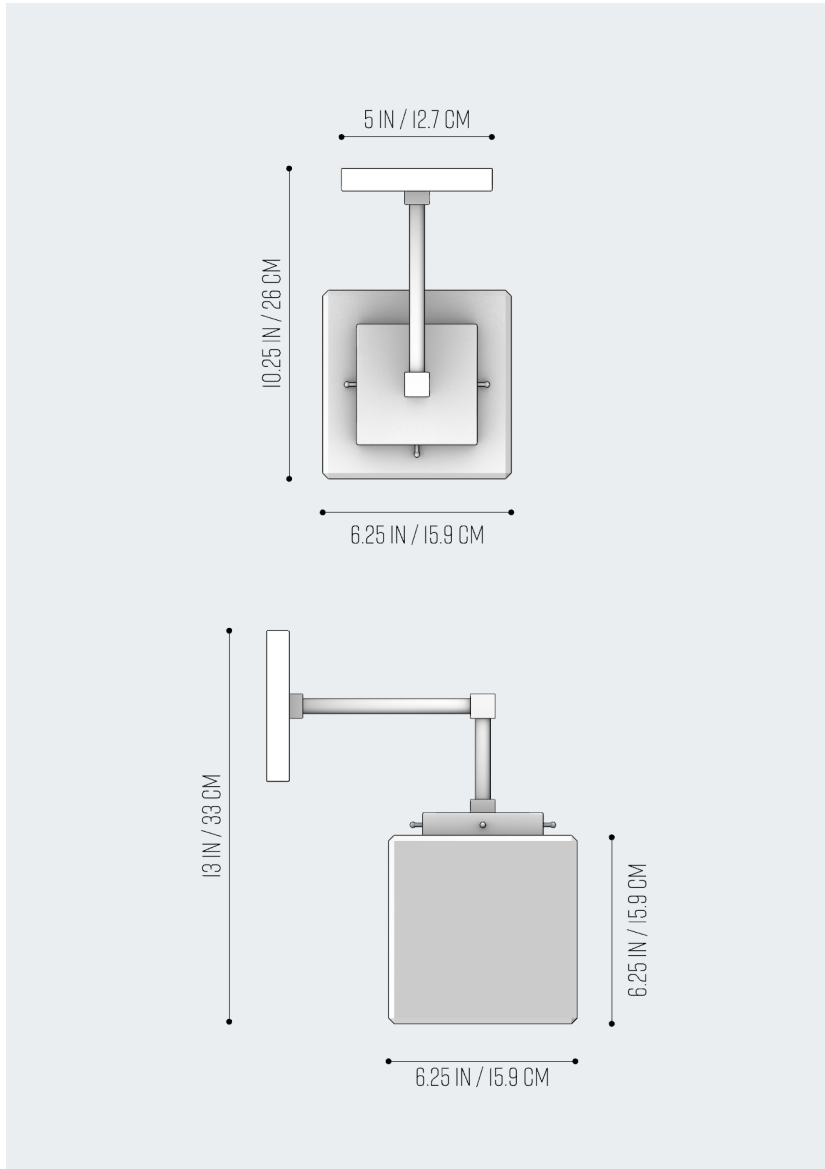

Obsolete

OPALINE CUBE SCONCE

REF L4665

DIMENSIONS	6.25" W X 10.25" D X 13" H BACKPLATE 5" W X 5" H MOUNTING SCREWS & HARDWARE NOT INCLUDED
WEIGHT	3.8 LBS
VOLTAGE	220
LAMPING	(1) E26 MEDIUM BASE BULB (40-60 WATT MAX) BULBS NOT INCLUDED
LEAD TIME	4-6 WEEKS
FINISH	PATINATED BRASS

MADE IN ITALY WITH PATINA APPLIED BY HAND.
FINISH WILL VARY FROM PIECE TO PIECE.
THIS FIXTURE COMES WITH EU WIRING AND IS NOT UL LISTED.

Obsolete