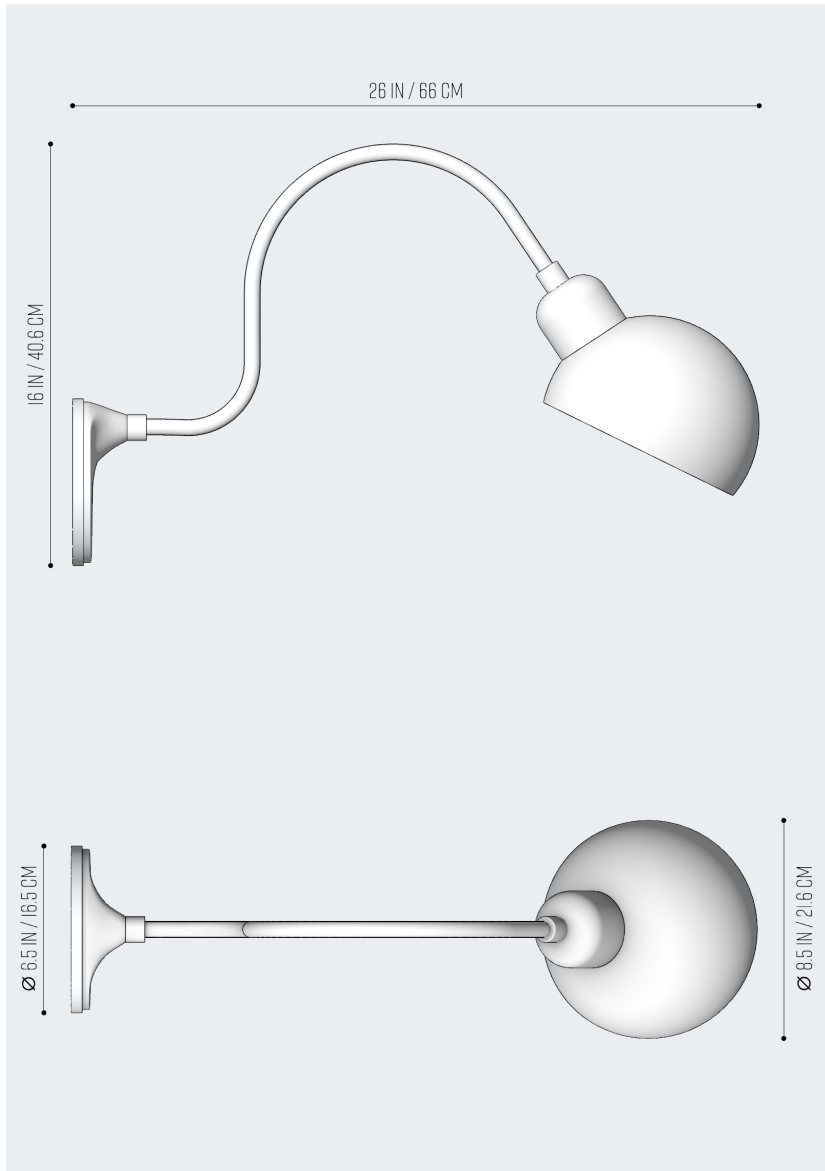

Obsolete

LARGE BRASS GOOSENECK SCONCE

REF L3012

DIMENSIONS	8.5" DIA W X 26" D X 16 H BACKPLATE 6.5" DIA MOUNTING SCREWS + HARDWARE NOT INCLUDED
WEIGHT	8 LBS
VOLTAGE	220
LAMPING	(1) 40-75 WATT E26 BULB
LEAD TIME	4-6 WEEKS
FINISH	PATINATED BRASS

MADE IN ITALY WITH PATINA APPLIED BY HAND.
FINISH WILL VARY FROM PIECE TO PIECE.
THIS FIXTURE COMES WITH EU WIRING AND IS NOT UL LISTED.

Obsolete