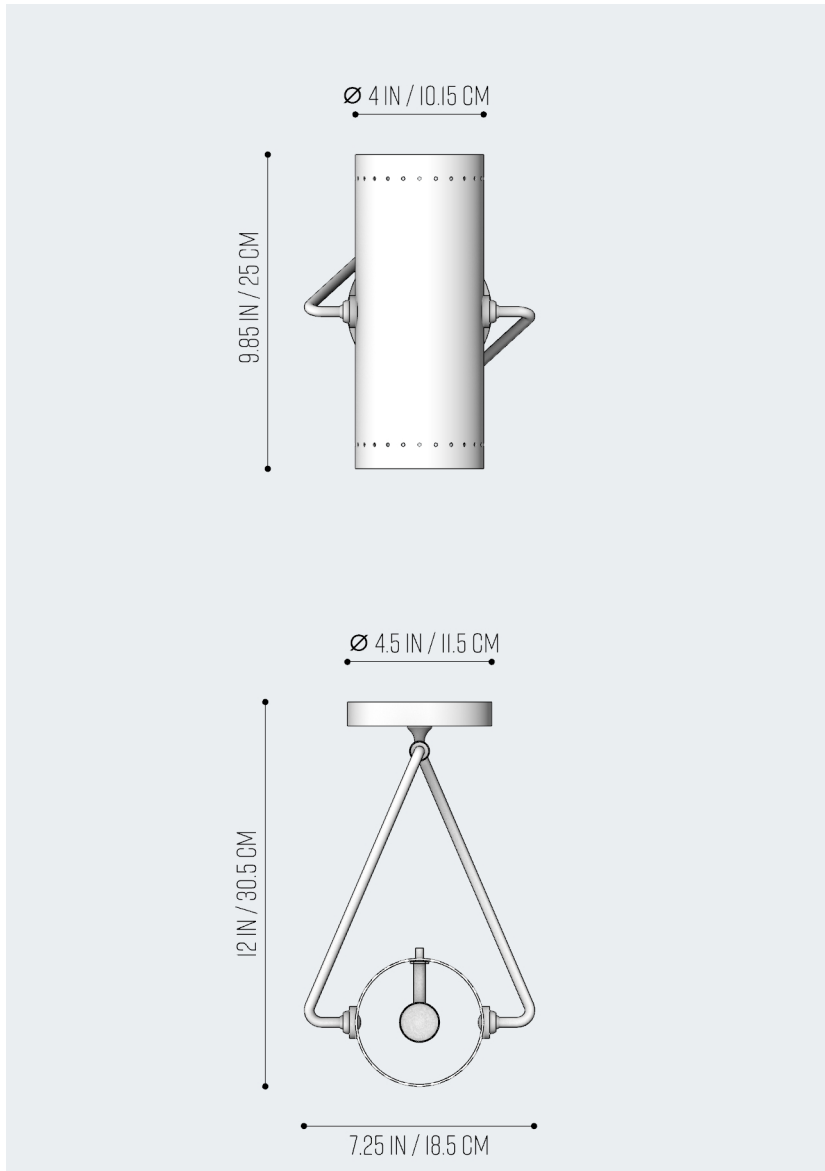

Obsolete

YELLOW ADJUSTABLE SWING ARM SCONCE

REF L4942

DIMENSIONS 4" DIA X 9.85"H
BACKPLATE 4.5" DIA
MOUNTING SCREWS & HARDWARE NOT INCLUDED

WEIGHT 2.5LBS

VOLTAGE 220

LAMPING (2) E26 MEDIUM BASE BULB - 40-60 WATT MAX
BULB NOT INCLUDED

LEAD TIME 4-6 WEEKS

FINISH PATINATED BRASS

MADE IN ITALY WITH PATINA APPLIED BY HAND.
FINISH WILL VARY FROM PIECE TO PIECE.
THIS FIXTURE COMES WITH EU WIRING AND IS NOT UL LISTED.

Obsolete